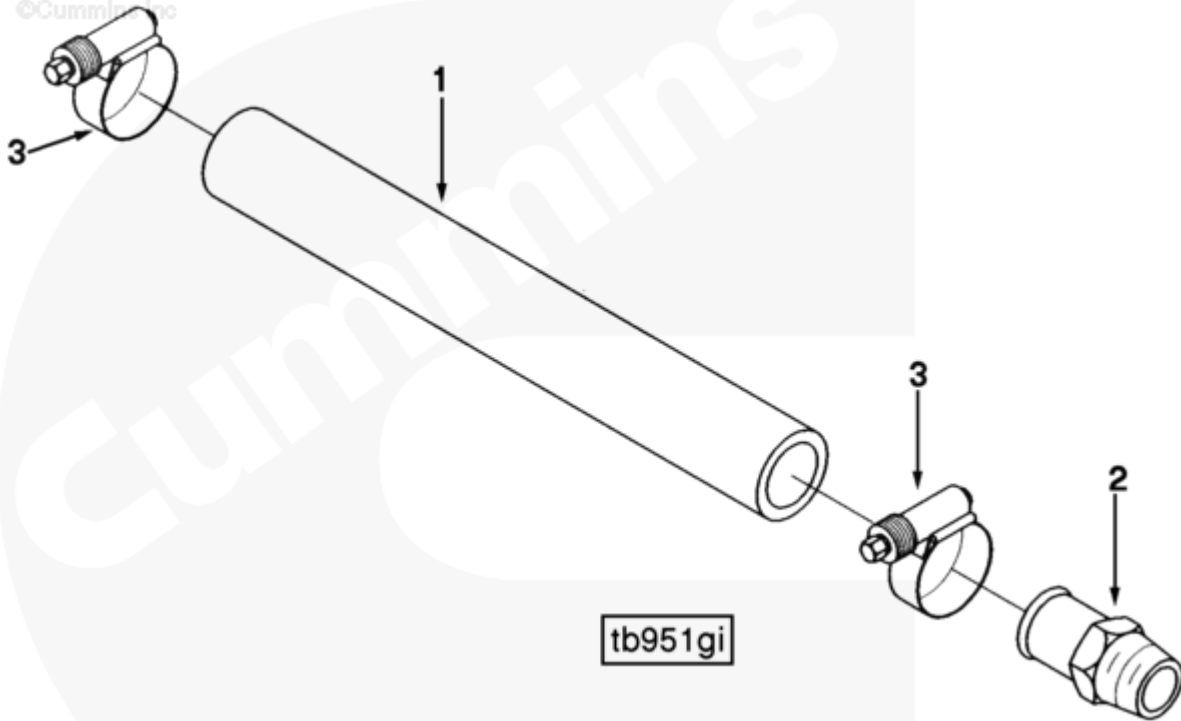

SMALL | MEDIUM | LARGE

Cart	Ref No	Part Number	Part Description	Required	Remarks
View My Cart					
		TB9748-01	Turbocharger Location		Location, Turbo (CAV AC5RSM...(More)
					ALT)

					Turbo Location: Low Mount
					Rear Out
					CAV AC5RSM Alternator:
					Without
<input type="checkbox"/>	1	<a href="#">3282919</a>	Plain Hose	1	
<input type="checkbox"/>	2	<a href="#">215921</a>	Plain Hose Coupling	2	3/4 NPTF X 1 in
<input type="checkbox"/>	3	<a href="#">3922844</a>	Hose Clamp	2	